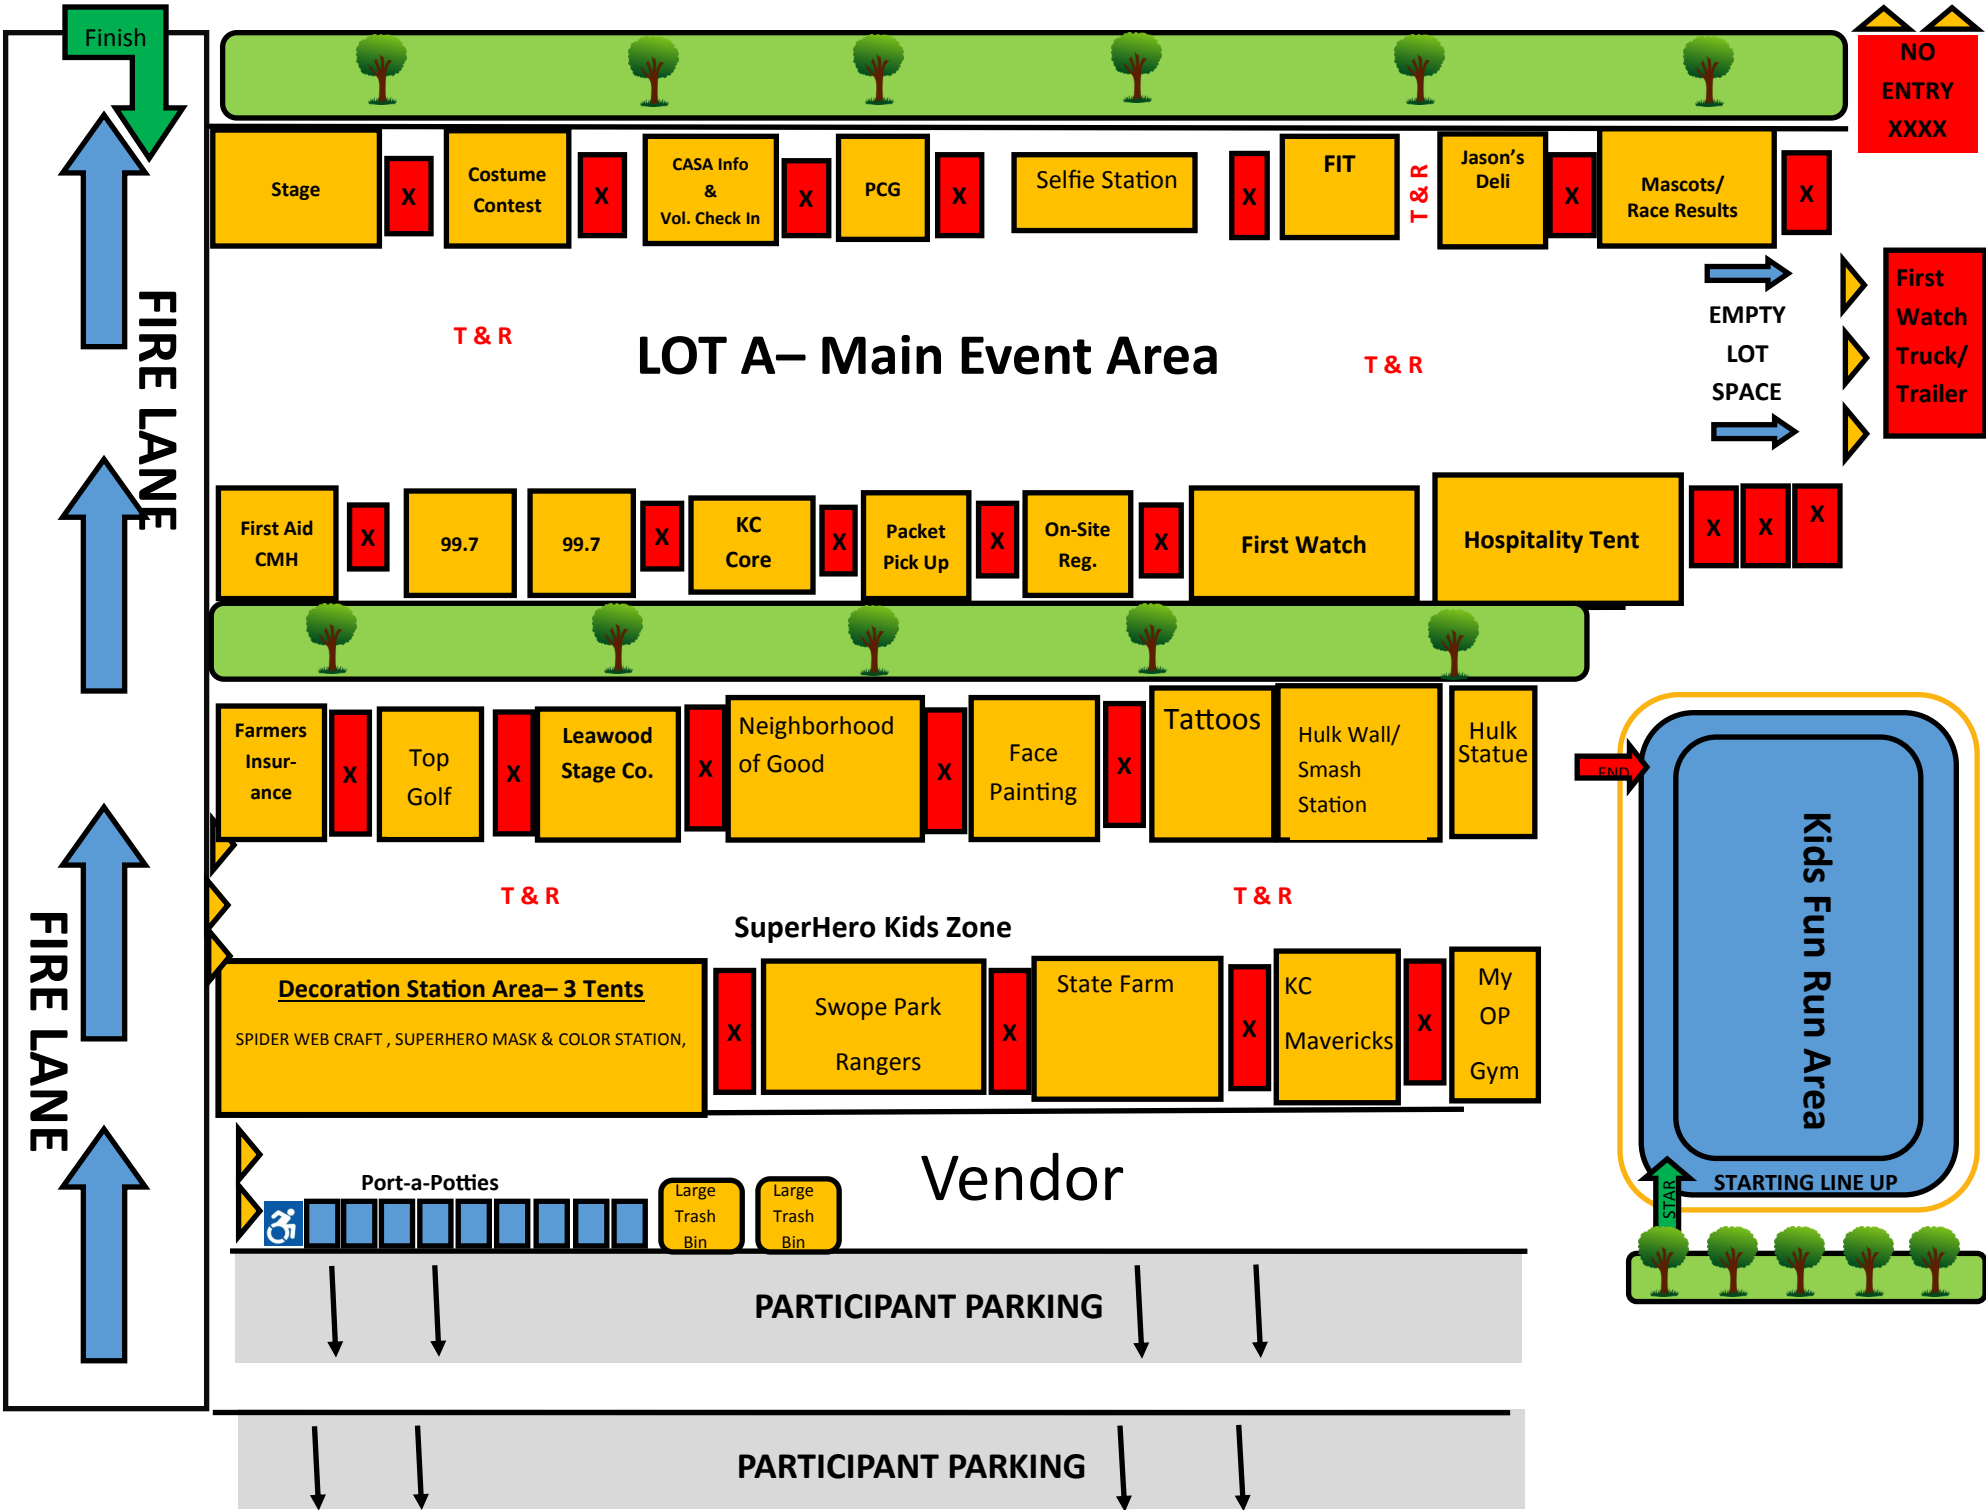

Indian Creek Parkway

Finish

FIRE LANE

FIRE LANE

NO ENTRY XXXX

LOT A - Main Event Area

Stage X Costume Contest X CASA Info & Vol. Check In X PCG X Selfie Station X FIT T & R Jason's Deli X Mascots/Race Results X

T & R

T & R

EMPTY LOT SPACE

First Watch Truck/Trailer

First Aid CMH X 99.7 99.7 X KC Core X Packet Pick Up X On-Site Reg. X First Watch Hospitality Tent X X X

Farmers Insurance X Top Golf X Leawood Stage Co. X Neighborhood of Good X Face Painting X Tattoos Hulk Wall/Smash Station Hulk Statue

T & R

T & R

SuperHero Kids Zone

Decoration Station Area - 3 Tents
SPIDER WEB CRAFT, SUPERHERO MASK & COLOR STATION, X Swope Park Rangers X State Farm X KC Mavericks X My OP Gym

Port-a-Potties

Large Trash Bin Large Trash Bin

Vendor

PARTICIPANT PARKING

PARTICIPANT PARKING

Kids Fun Run Area

END

START

STARTING LINE UP